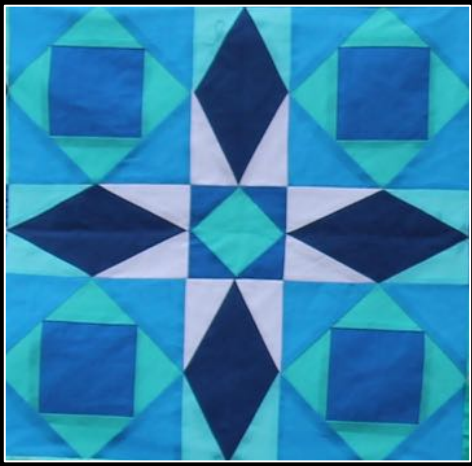

Christine Reiter

2. Beverly Mayfield
  Sunshine
3. Gloria Miller
4. Angela Majcher
5. John Maxwell
6. Valerie Lienkaemper