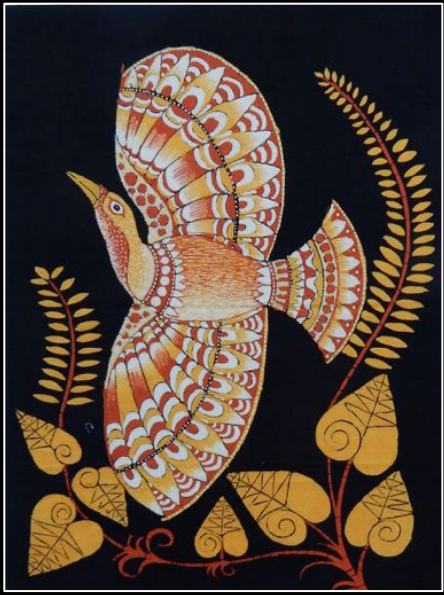

Julia McLeod

2. Sumilu Cue
3. Sara Guyol
4. Lisa Lieberman
5. Kenan Shapero
6. Christine Reiter