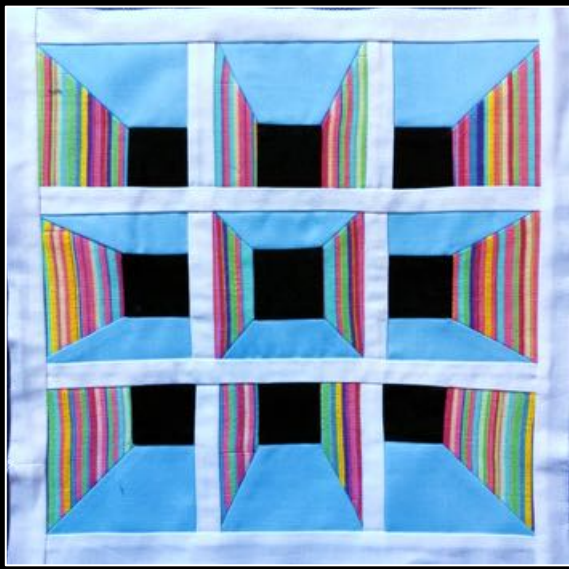

Mary Spadaro

2. Christine Reiter
3. Dottie McHugh
4. Janet Mednick
5. Julia McLeod
6. Sara Guyol