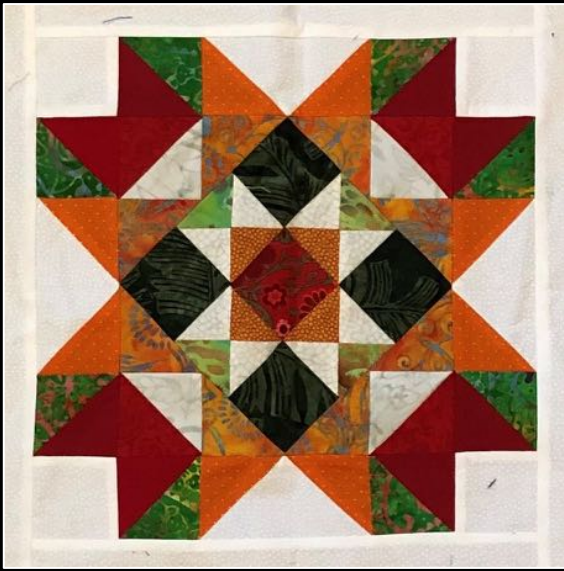

Maren Larsen

2. Gloria Miller
3. John Maxwell
4. Christine Reiter
5. Julia McLeod
6. Beverly Mayfield
  Sunshine